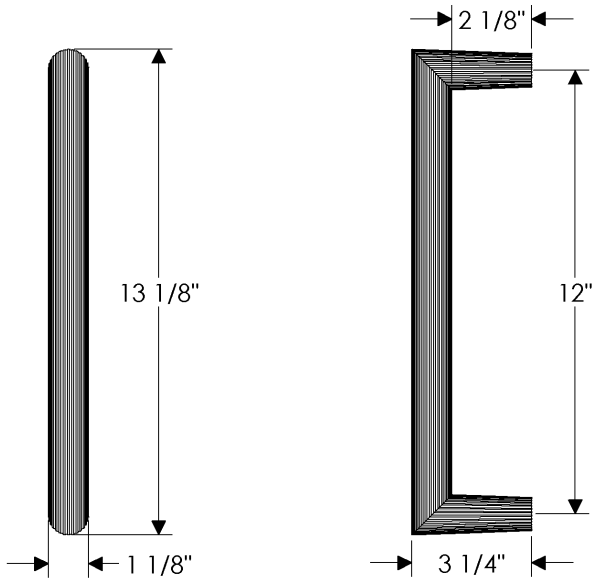

The Flute Collection

G10012
Flute Grip